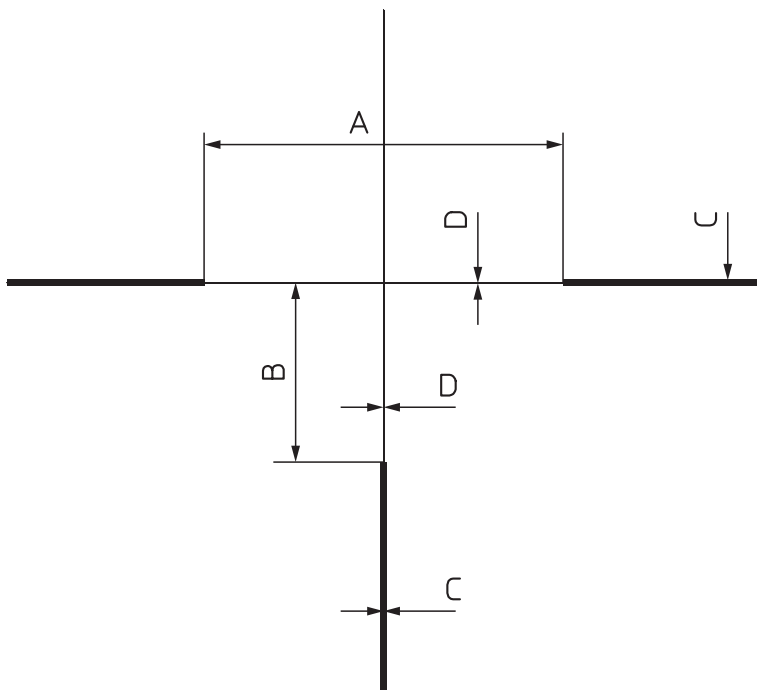

LEICA ER 6.5 - 26x56 LRS

Reticles and sub-tensions

Reticle 4A

Table with dimensions on page 4

LEICA ER 6.5 - 26x56 LRS

Reticles and sub-tensions

Reticle Standard Ballistic

Table with dimensions on page 4

LEICA ER 6.5 - 26x56 LRS

Reticles and sub-tensions

Reticle Magnum Ballistic

Table with dimensions on page 4

LEICA ER 6.5 - 26x56 LRS

Sub-tension in cm/100 m

Riflescope			Leica ER 6.5-26x56 LRS		
Reticle			4A	Standard Ballistic	Magnum Ballistic
Post distance	6,5x	A	216.0	247.0	247.0
	10x		140.0	160.0	160.0
	26x		54.0	61.5	61.5
Cross-/Hair Sub-tension	6,5x	B	108.0	4.7	4.7
	10x		70.0	3.0	3.0
	26x		27.0	1.2	1.2
Post sub-tension	6,5x	C	3.7	0.8	0.8
	10x		2.4	0.5	0.5
	26x		0.9	0.2	0.2
Dot coverage	6,5x	D	0.8	2.3	2.3
	10x		0.5	1.5	1.5
	26x		0.2	0.6	0.6
Post distance	6,5x	E	--	15.5	15.4
	10x		--	10.0	10.0
	26x		--	3.8	3.8
Stadia line width	6,5x	F	--	23.0	23.0
	10x		--	20.0	15.0
	26x		--	5.8	5.8
Stadia line width	6,5x	G	--	31.0	7.7
	10x		--	20.0	5.0
	26x		--	7.7	2.0
Post distance	6,5x	H	--	46.0	31.0
	10x		--	30.0	20.0
	26x		--	11.5	7.7
Post distance	6,5x	I	--	62.0	46.0
	10x		--	40.0	30.0
	26x		--	15.4	11.5
Post distance	6,5x	J	--	77.0	62.0
	10x		--	50.0	40.0
	26x		--	19.2	15.4
Post distance	6,5x	K	--	93.0	77.0
	10x		--	60.0	50.0
	26x		--	23.0	19.2
Post distance	6,5x	L	--	108.0	93.0
	10x		--	70.0	60.0
	26x		--	27.0	23.0
Post distance	6,5x	M	--	124.0	108.0
	10x		--	80.0	70.0
	26x		--	31.0	27.0
Post distance	6,5x	N	--	139.0	124.0
	10x		--	90.0	80.0
	26x		--	35.0	30.0
Post distance	6,5x	O	--	7.7	139.0
	10x		--	5.0	90.0
	26x		--	2.0	35.0

All specifications in centimeters on 100 meters (cm/100m)