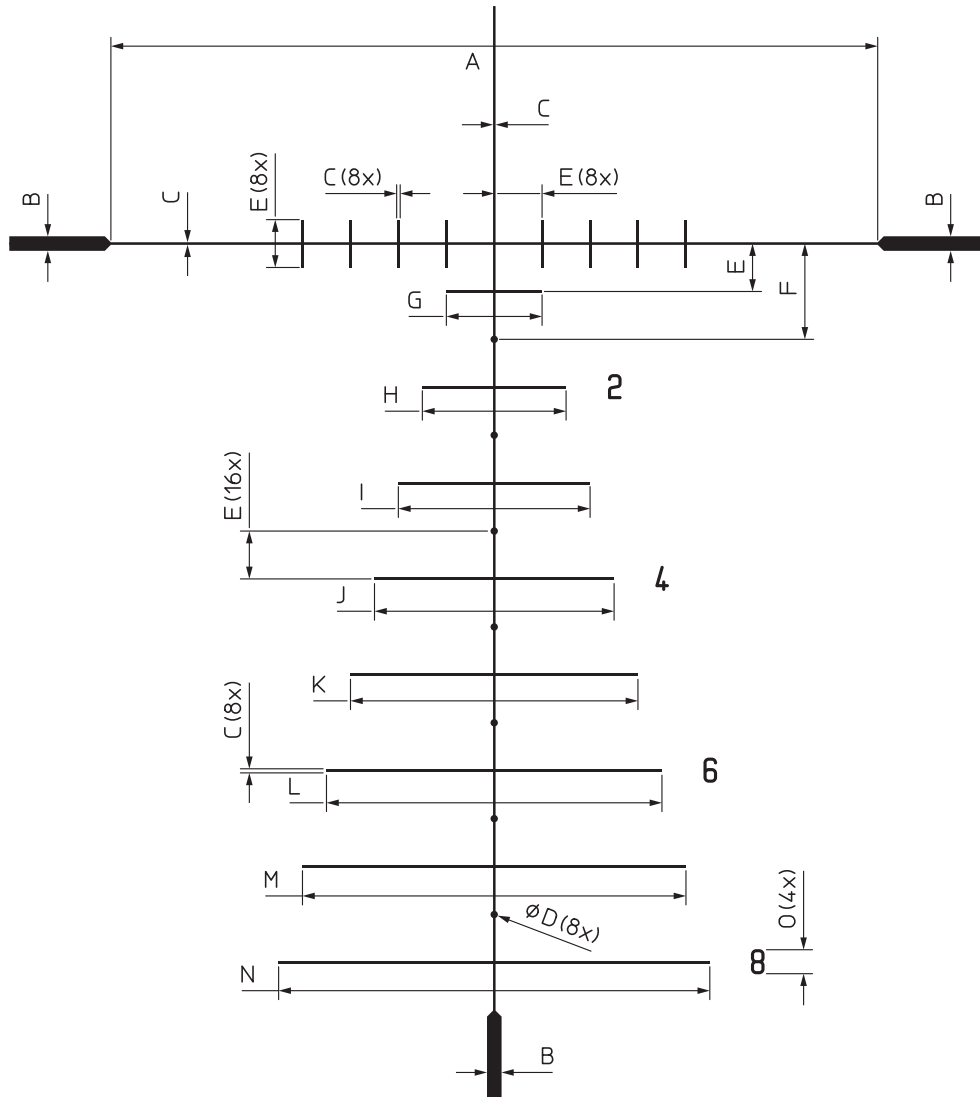

LEICA ER 6.5 - 26x56 LRS

Reticles and sub-tensions

Reticle 4A

Table with dimensions on page 4

LEICA ER 6.5 - 26x56 LRS

Reticles and sub-tensions

Reticle Standard Ballistic

Table with dimensions on page 4

LEICA ER 6.5 - 26x56 LRS

Reticles and sub-tensions

Reticle Magnum Ballistic

Table with dimensions on page 4

LEICA ER 6.5 - 26x56 LRS

Sub-tension in cm/100 m

Riflescope			Leica ER 6.5-26x56 LRS		
Reticle			4A	Standard Ballistic	Magnum Ballistic
Post distance	6,5x	A	216.0	247.0	247.0
	10x		140.0	160.0	160.0
	26x		54.0	61.5	61.5
Cross-/Hair Sub-tension	6,5x	B	108.0	4.7	4.7
	10x		70.0	3.0	3.0
	26x		27.0	1.2	1.2
Post sub-tension	6,5x	C	3.7	0.8	0.8
	10x		2.4	0.5	0.5
	26x		0.9	0.2	0.2
Dot coverage	6,5x	D	0.8	2.3	2.3
	10x		0.5	1.5	1.5
	26x		0.2	0.6	0.6
Post distance	6,5x	E	--	15.5	15.4
	10x		--	10.0	10.0
	26x		--	3.8	3.8
Stadia line width	6,5x	F	--	23.0	23.0
	10x		--	20.0	15.0
	26x		--	5.8	5.8
Stadia line width	6,5x	G	--	31.0	7.7
	10x		--	20.0	5.0
	26x		--	7.7	2.0
Post distance	6,5x	H	--	46.0	31.0
	10x		--	30.0	20.0
	26x		--	11.5	7.7
Post distance	6,5x	I	--	62.0	46.0
	10x		--	40.0	30.0
	26x		--	15.4	11.5
Post distance	6,5x	J	--	77.0	62.0
	10x		--	50.0	40.0
	26x		--	19.2	15.4
Post distance	6,5x	K	--	93.0	77.0
	10x		--	60.0	50.0
	26x		--	23.0	19.2
Post distance	6,5x	L	--	108.0	93.0
	10x		--	70.0	60.0
	26x		--	27.0	23.0
Post distance	6,5x	M	--	124.0	108.0
	10x		--	80.0	70.0
	26x		--	31.0	27.0
Post distance	6,5x	N	--	139.0	124.0
	10x		--	90.0	80.0
	26x		--	35.0	30.0
Post distance	6,5x	O	--	7.7	139.0
	10x		--	5.0	90.0
	26x		--	2.0	35.0

All specifications in centimeters on 100 meters (cm/100m)