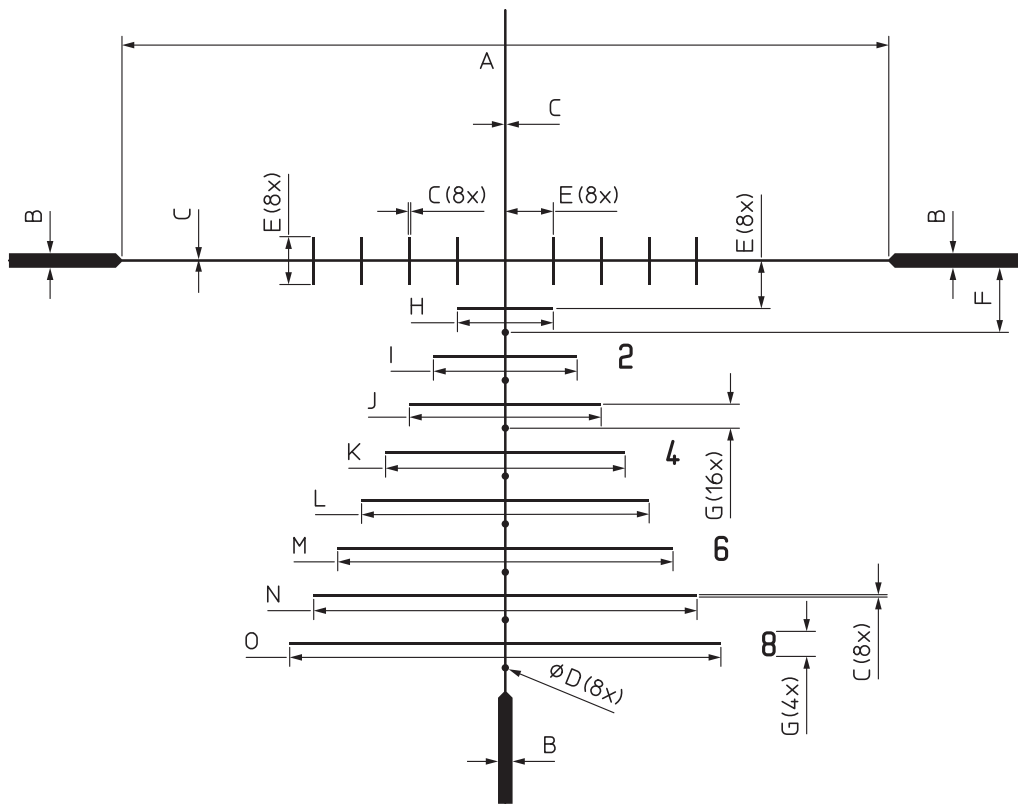

LEICA ER 6.5 - 26x56 LRS

Reticles and sub-tensions

Reticle 4A

Table with dimensions on page 4

LEICA ER 6.5 - 26x56 LRS

Reticles and sub-tensions

Reticle Standard Ballistic

Table with dimensions on page 4

LEICA ER 6.5 - 26x56 LRS

Reticles and sub-tensions

Reticle Magnum Ballistic

Table with dimensions on page 4

LEICA ER 6.5 - 26x56 LRS

Sub-tension in cm/100 m

Riflescope			Leica ER 6.5-26x56 LRS		
Reticle			4A	Standard Ballistic	Magnum Ballistic
Post distance	6,5x	A	216.0	247.0	247.0
	10x		140.0	160.0	160.0
	26x		54.0	61.5	61.5
Cross-/Hair Sub-tension	6,5x	B	108.0	4.7	4.7
	10x		70.0	3.0	3.0
	26x		27.0	1.2	1.2
Post sub-tension	6,5x	C	3.7	0.8	0.8
	10x		2.4	0.5	0.5
	26x		0.9	0.2	0.2
Dot coverage	6,5x	D	0.8	2.3	2.3
	10x		0.5	1.5	1.5
	26x		0.2	0.6	0.6
Post distance	6,5x	E	--	15.5	15.4
	10x		--	10.0	10.0
	26x		--	3.8	3.8
Stadia line width	6,5x	F	--	23.0	23.0
	10x		--	20.0	15.0
	26x		--	5.8	5.8
Stadia line width	6,5x	G	--	31.0	7.7
	10x		--	20.0	5.0
	26x		--	7.7	2.0
Post distance	6,5x	H	--	46.0	31.0
	10x		--	30.0	20.0
	26x		--	11.5	7.7
Post distance	6,5x	I	--	62.0	46.0
	10x		--	40.0	30.0
	26x		--	15.4	11.5
Post distance	6,5x	J	--	77.0	62.0
	10x		--	50.0	40.0
	26x		--	19.2	15.4
Post distance	6,5x	K	--	93.0	77.0
	10x		--	60.0	50.0
	26x		--	23.0	19.2
Post distance	6,5x	L	--	108.0	93.0
	10x		--	70.0	60.0
	26x		--	27.0	23.0
Post distance	6,5x	M	--	124.0	108.0
	10x		--	80.0	70.0
	26x		--	31.0	27.0
Post distance	6,5x	N	--	139.0	124.0
	10x		--	90.0	80.0
	26x		--	35.0	30.0
Post distance	6,5x	O	--	7.7	139.0
	10x		--	5.0	90.0
	26x		--	2.0	35.0

All specifications in centimeters on 100 meters (cm/100m)