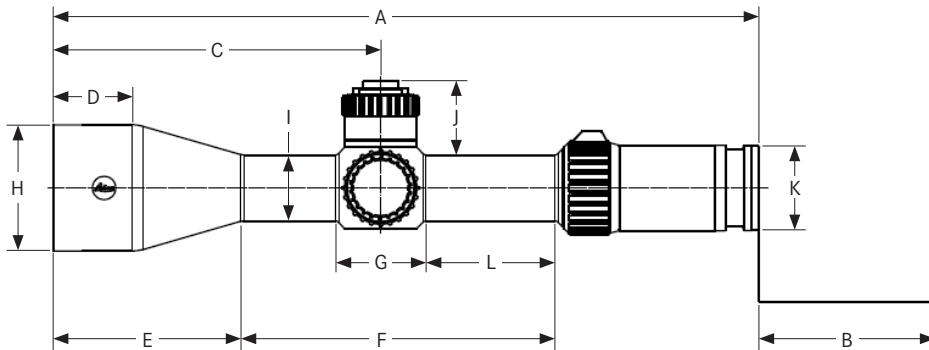

LEICA PRS 5 - 30x56 i

Riflescope	Leica PRS 5-30x56 i
Package includes	Sunshade, tools, Throw Lever, cleaning tissue, battery
Front lens diameter	56 mm
Magnification	5 - 30 x
Zoom	6 x
Field of view at 100 m (min. up to max. magnification)	9.0 yds up to 1.42 yds / 8.2 m up to 1.3 m
Eye relief	> 90 mm
Exit pupil	9 - 2 mm
Parallax	adjustable, 21.9 yds / 20 m to infinity
Diopter compensation	-3/+1 dpt
Coating	AquaDura® coating
Transmission	> 90%
Mounting option	34 mm rings
Impact point correction	0.1 Mil = 0.1 mrad = 1 cm/100 m per click
Reticle adjustment range (height / side)	320 / 180 cm, 32 / 18 Mil (100 m)
Front lens filter thread	M62 x 0.6 mm
Length	14.37 inch / 365 mm
Weight	36.3 oz / 1.030 g
Watertightness	Watertight to a depth of 13 ft / 4 m, nitrogen filled
Available reticles	L-4a, Ballistic, PRB
Focal plane reticle	1st focal plane
Reticle illumination	Dot / scale
Automatic switch-off (time out)	4 h
Order No. (Reticle)	
L-4a	51100
Ballistic	51200
PRB	51300

LEICA PRS 5-30x56 i

Dimensions

Leica PRS 5-30x56 i	
A	365 mm
B	90 mm
C	168,5 mm
D	40,5 mm
E	98 mm
F	162 mm
G	46 mm
H	∅ 65 mm
I	∅ 34 mm
J	55 mm
K	∅ 44 mm
L	68 mm