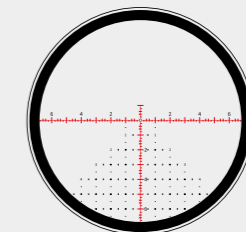

PRS reticles.

Leica reticle
L-PRB with illuminated reticle