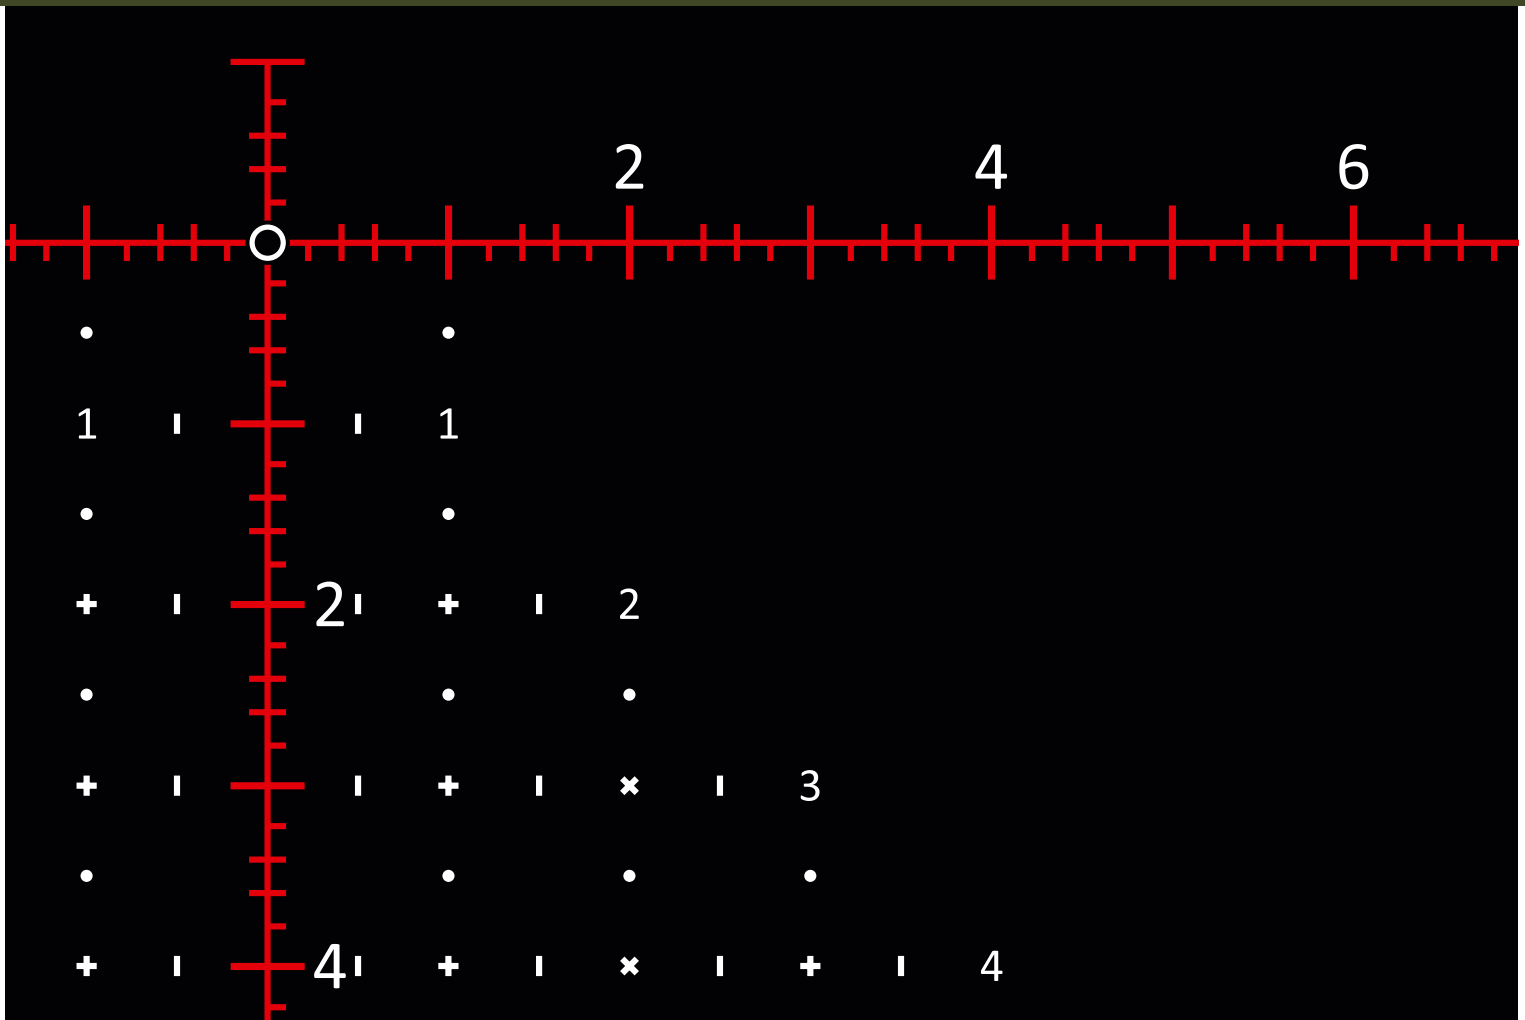

NEW!

Master the distance.

Perfection all along the line.